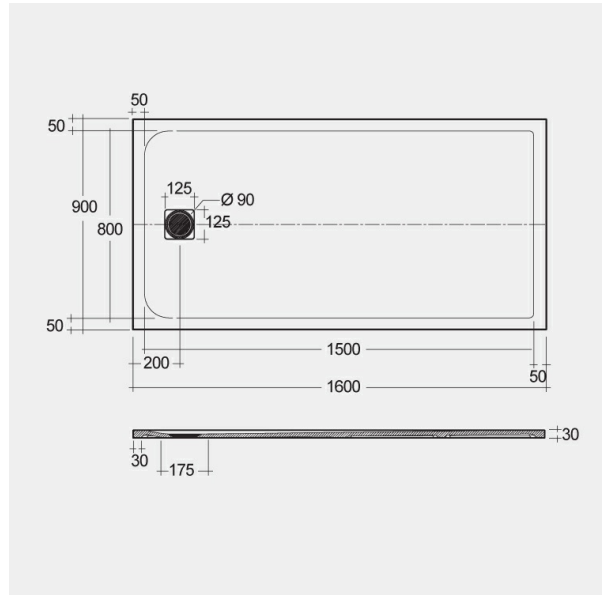

RAK-FEELING - RFST090160S504

Shower Tray

RAK
CERAMICS

Technical specifications

Dimensions: 900 x 1600 mm

Color: Black

Suites: [RAK-FEELING SHOWERTRAYS](#)

Code	Name
RFST090160S504	RAK - FEELING 90 X 160 CM

Dimensions: All dimensions in mm tolerance $\pm 5\%$ for below 200mm and $\pm 3\%$ for above 200mm.

Note: Due to a continuing development programme to improve design and performance, the manufacturer reserves all rights to vary specifications without prior information.