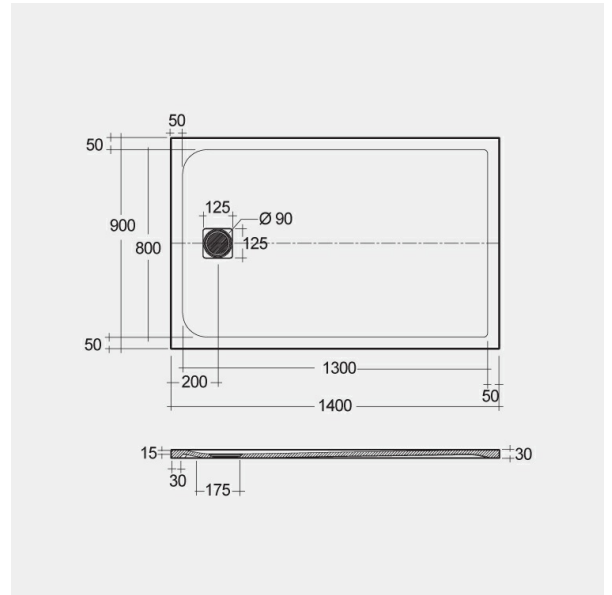

RAK-FEELING - RFST090140S514

Shower Tray

RAK
CERAMICS

Technical specifications

Dimensions: 900 x 1400 mm

Color: Cappuccino

Suites: [RAK-FEELING SHOWERTRAYS](#)

Code	Name
RFST090140S514	RAK - FEELING 90 X 140 CM

Dimensions: All dimensions in mm tolerance $\pm 5\%$ for below 200mm and $\pm 3\%$ for above 200mm.

Note: Due to a continuing development programme to improve design and performance, the manufacturer reserves all rights to vary specifications without prior information.