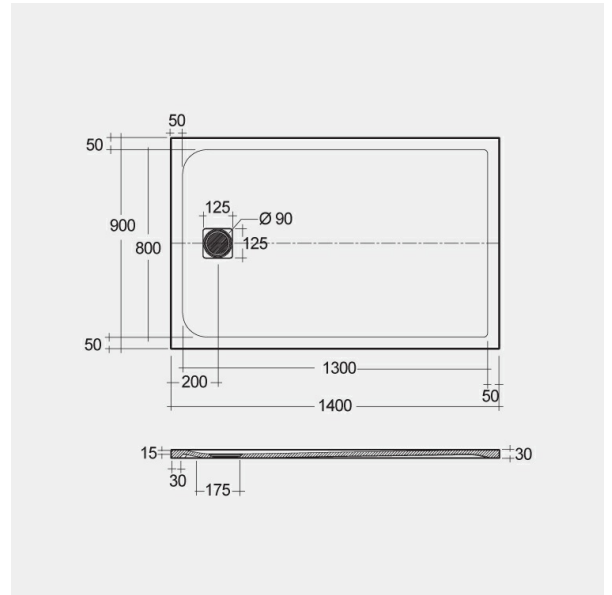

RAK-FEELING - RFST090140S504

Shower Tray

RAK
CERAMICS

Technical specifications

Dimensions: 900 x 1400 mm

Color: Black

Suites: [RAK-FEELING SHOWERTRAYS](#)

Code	Name
RFST090140S504	RAK - FEELING 90 X 140 CM

Dimensions: All dimensions in mm tolerance $\pm 5\%$ for below 200mm and $\pm 3\%$ for above 200mm.

Note: Due to a continuing development programme to improve design and performance, the manufacturer reserves all rights to vary specifications without prior information.