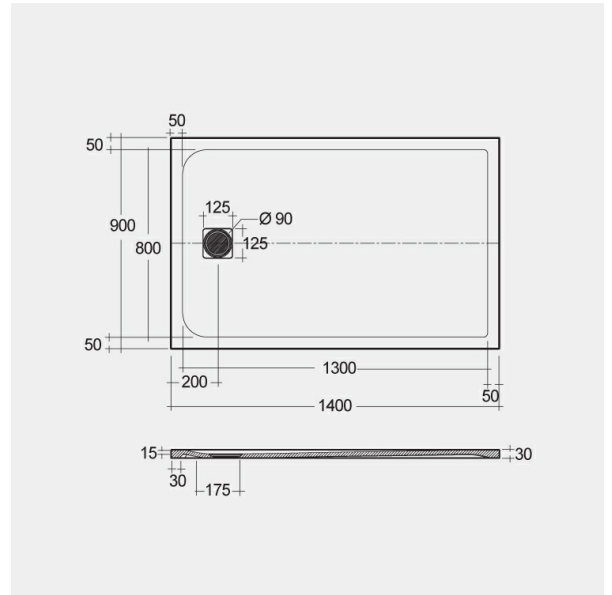

RAK-FEELING - RFST090140S503

Shower Tray

RAK
CERAMICS

Technical specifications

Dimensions: 900 x 1400 mm

Color: Grey

Suites: [RAK-FEELING SHOWERTRAYS](#)

Code	Name
RFST090140S503	RAK - FEELING 90 X 140 CM

Dimensions: All dimensions in mm tolerance $\pm 5\%$ for below 200mm and $\pm 3\%$ for above 200mm.

Note: Due to a continuing development programme to improve design and performance, the manufacturer reserves all rights to vary specifications without prior information.