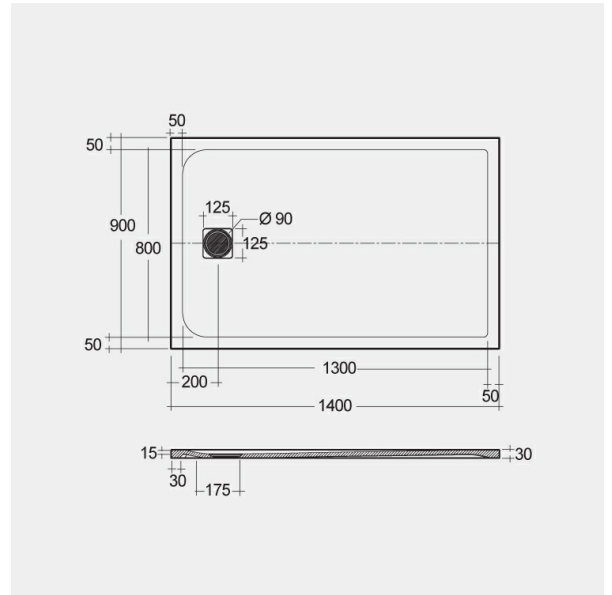

RAK-FEELING - RFST090140S500

Shower Tray

RAK
CERAMICS

Technical specifications

Dimensions: 900 x 1400 mm

Color: White

Suites: [RAK-FEELING SHOWERTRAYS](#)

Code	Name
RFST090140S500	RAK-FEELING 90X140 CM

Dimensions: All dimensions in mm tolerance $\pm 5\%$ for below 200mm and $\pm 3\%$ for above 200mm.

Note: Due to a continuing development programme to improve design and performance, the manufacturer reserves all rights to vary specifications without prior information.