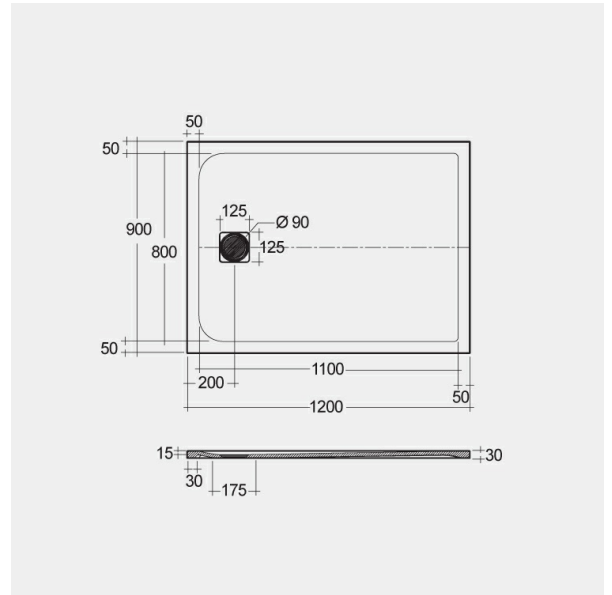

### Technical specifications

Dimensions: 900 x 1200 mm

Color: Cappuccino

Suites: [RAK-FEELING SHOWERTRAYS](#)

| Code           | Name                      |
|----------------|---------------------------|
| RFST090120S514 | RAK - FEELING 90 X 120 CM |

Dimensions: All dimensions in mm tolerance  $\pm 5\%$  for below 200mm and  $\pm 3\%$  for above 200mm.

Note: Due to a continuing development programme to improve design and performance, the manufacturer reserves all rights to vary specifications without prior information.