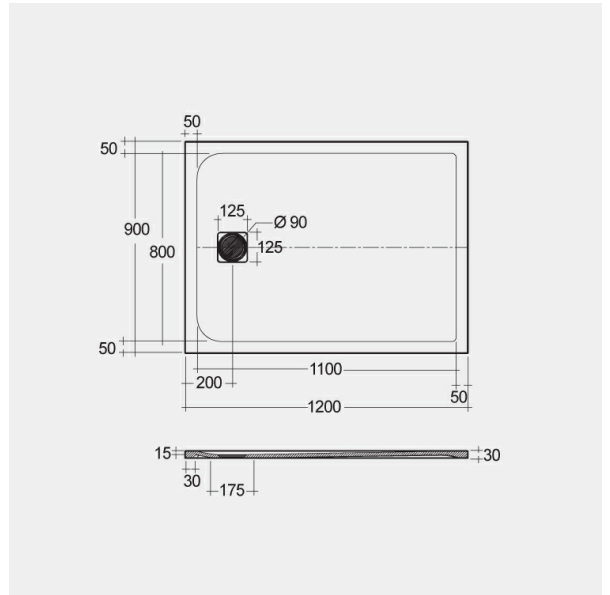

### Technical specifications

Dimensions: 900 x 1200 mm

Color: Greige

Suites: [RAK-FEELING SHOWERTRAYS](#)

Code	Name
RFST090120S505	RAK - FEELING 90 X 120 CM

Dimensions: All dimensions in mm tolerance  $\pm 5\%$  for below 200mm and  $\pm 3\%$  for above 200mm.