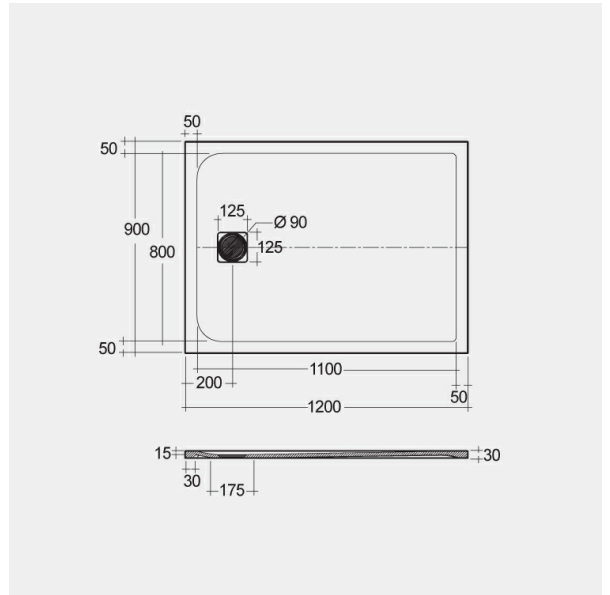

RAK-FEELING - RFST090120S504

Shower Tray

RAK
CERAMICS

Technical specifications

Dimensions: 900 x 1200 mm

Color: Black

Suites: [RAK-FEELING SHOWERTRAYS](#)

Code	Name
RFST090120S504	RAK - FEELING 90 X 120 CM

Dimensions: All dimensions in mm tolerance $\pm 5\%$ for below 200mm and $\pm 3\%$ for above 200mm.

Note: Due to a continuing development programme to improve design and performance, the manufacturer reserves all rights to vary specifications without prior information.