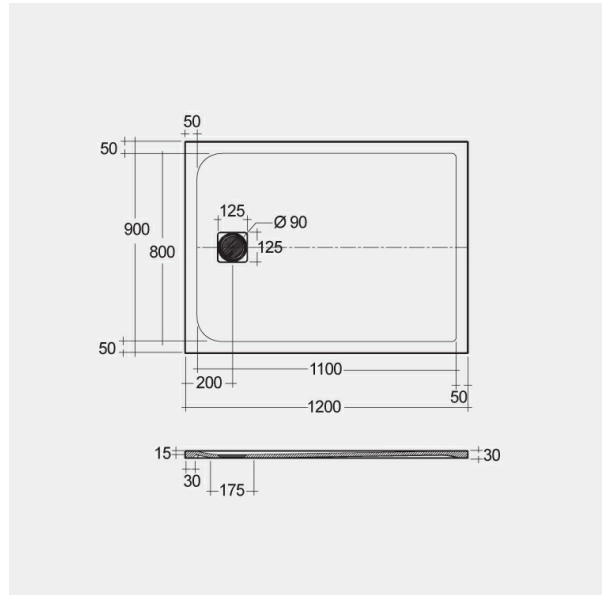

### Technical specifications

Dimensions: 900 x 1200 mm

Color: Grey

Suites: [RAK-FEELING SHOWERTRAYS](#)

Code	Name
RFST090120S503	RAK - FEELING 90 X 120 CM

Dimensions: All dimensions in mm tolerance  $\pm 5\%$  for below 200mm and  $\pm 3\%$  for above 200mm.