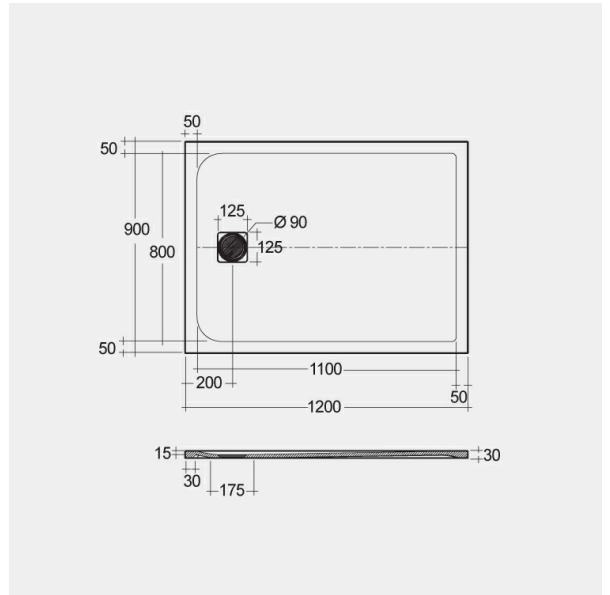

### Technical specifications

Dimensions: 900 x 1200 mm

Color: White

Suites: [RAK-FEELING SHOWERTRAYS](#)

Code	Name
RFST090120S500	RAK-FEELING 90X120 CM

Dimensions: All dimensions in mm tolerance  $\pm 5\%$  for below 200mm and  $\pm 3\%$  for above 200mm.