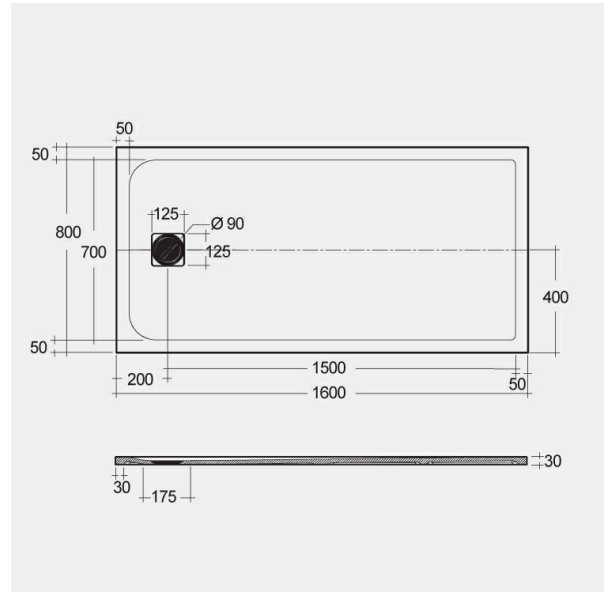

RAK-FEELING - RFST080160S514

Shower Tray

RAK
CERAMICS

Technical specifications

Dimensions: 800 x 1600 mm

Color: Cappuccino

Suites: [RAK-FEELING SHOWERTRAYS](#)

Code	Name
RFST080160S514	RAK - FEELING 80 X 160 CM

Dimensions: All dimensions in mm tolerance $\pm 5\%$ for below 200mm and $\pm 3\%$ for above 200mm.

Note: Due to a continuing development programme to improve design and performance, the manufacturer reserves all rights to vary specifications without prior information.