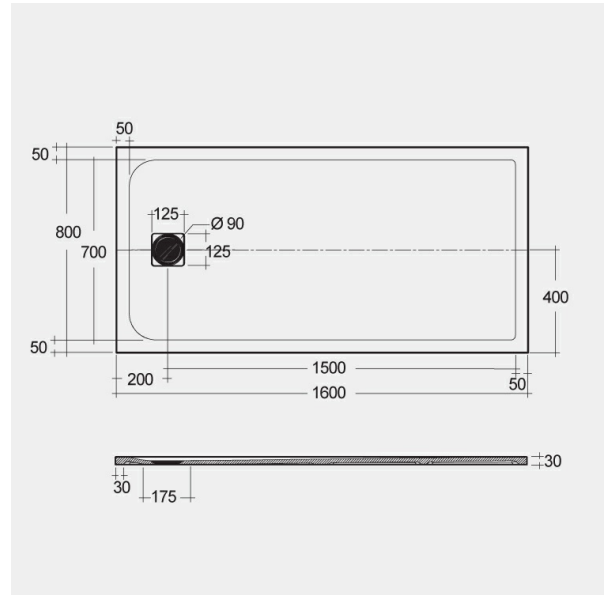

RAK-FEELING - RFST080160S505

Shower Tray

RAK
CERAMICS

Technical specifications

Dimensions: 800 x 1600 mm

Color: Greige

Suites: [RAK-FEELING SHOWERTRAYS](#)

Code	Name
RFST080160S505	RAK - FEELING 80 X 160 CM

Dimensions: All dimensions in mm tolerance $\pm 5\%$ for below 200mm and $\pm 3\%$ for above 200mm.

Note: Due to a continuing development programme to improve design and performance, the manufacturer reserves all rights to vary specifications without prior information.