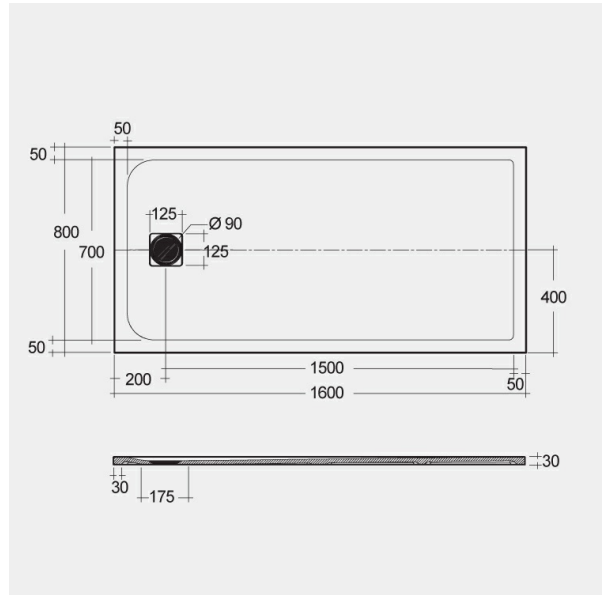

### Technical specifications

Dimensions: 800 x 1600 mm

Color: Black

Suites: [RAK-FEELING SHOWERTRAYS](#)

Code	Name
RFST080160S504	RAK - FEELING 80 X 160 CM

Dimensions: All dimensions in mm tolerance  $\pm 5\%$  for below 200mm and  $\pm 3\%$  for above 200mm.