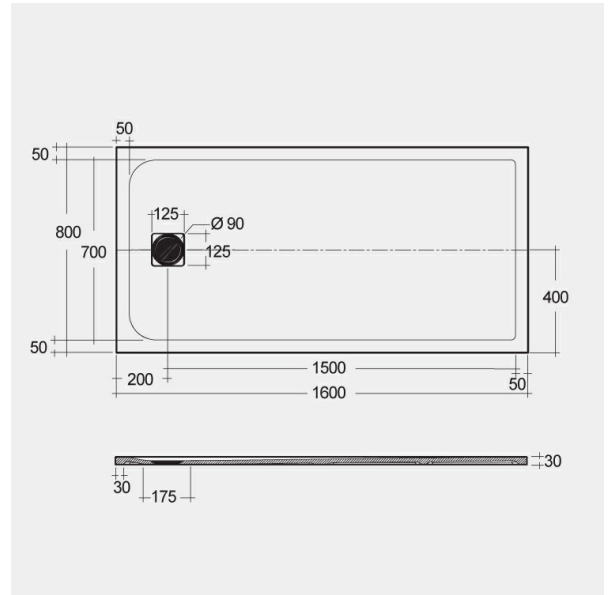

### Technical specifications

Dimensions: 800 x 1600 mm

Color: Grey

Suites: [RAK-FEELING SHOWERTRAYS](#)

Code	Name
RFST080160S503	RAK - FEELING 80 X 160 CM

Dimensions: All dimensions in mm tolerance  $\pm 5\%$  for below 200mm and  $\pm 3\%$  for above 200mm.