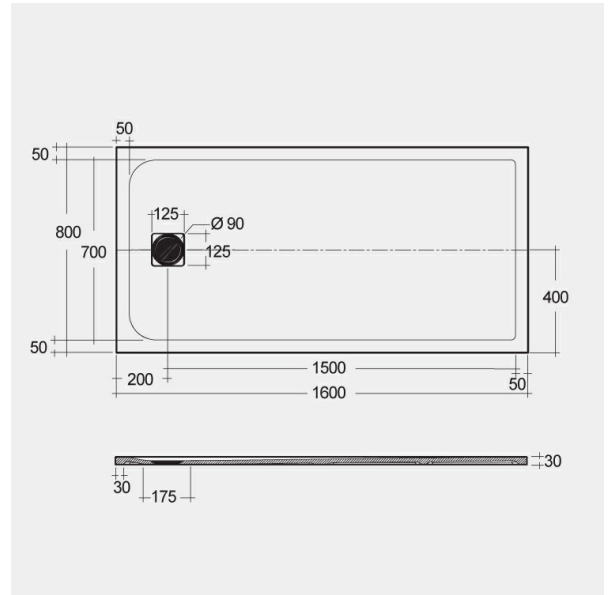

RAK-FEELING - RFST080160S500

Shower Tray

RAK
CERAMICS

Technical specifications

Dimensions: 800 x 1600 mm

Color: White

Suites: [RAK-FEELING SHOWERTRAYS](#)

Code	Name
RFST080160S500	RAK-FEELING 80X160CM

Dimensions: All dimensions in mm tolerance $\pm 5\%$ for below 200mm and $\pm 3\%$ for above 200mm.

Note: Due to a continuing development programme to improve design and performance, the manufacturer reserves all rights to vary specifications without prior information.