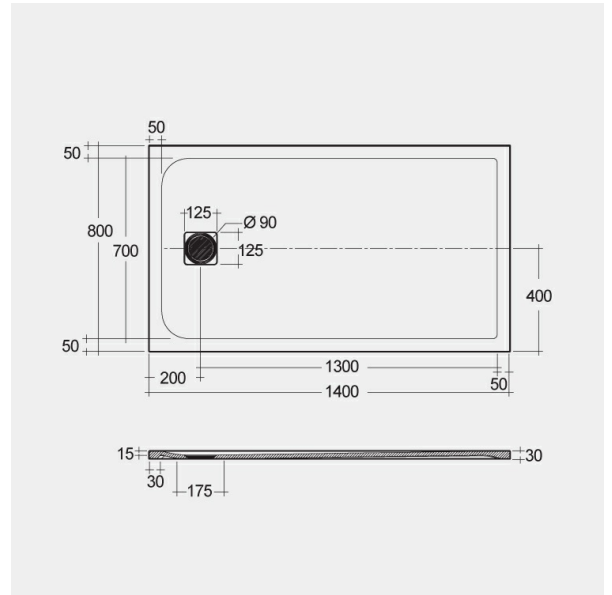

RAK-FEELING - RFST080140S514

Shower Tray

RAK
CERAMICS

Technical specifications

Dimensions: 800 x 1400 mm

Color: Cappuccino

Suites: [RAK-FEELING SHOWERTRAYS](#)

| Code | Name |
|----------------|---------------------------|
| RFST080140S514 | RAK - FEELING 80 X 140 CM |

Dimensions: All dimensions in mm tolerance $\pm 5\%$ for below 200mm and $\pm 3\%$ for above 200mm.

Note: Due to a continuing development programme to improve design and performance, the manufacturer reserves all rights to vary specifications without prior information.