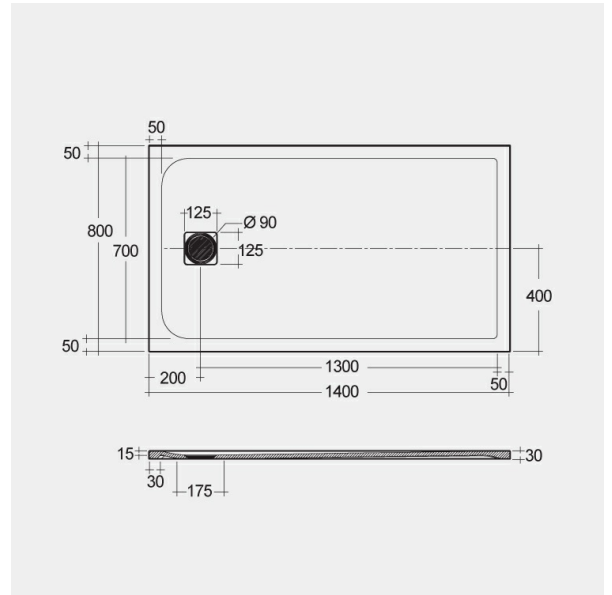

RAK-FEELING - RFST080140S505

Shower Tray

RAK
CERAMICS

Technical specifications

Dimensions: 800 x 1400 mm

Color: Greige

Suites: [RAK-FEELING SHOWERTRAYS](#)

Code	Name
RFST080140S505	RAK - FEELING 80 X 140 CM

Dimensions: All dimensions in mm tolerance $\pm 5\%$ for below 200mm and $\pm 3\%$ for above 200mm.

Note: Due to a continuing development programme to improve design and performance, the manufacturer reserves all rights to vary specifications without prior information.