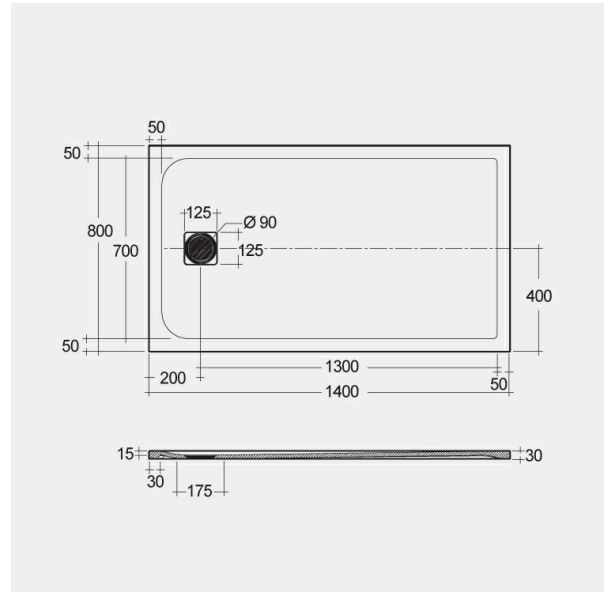

RAK-FEELING - RFST080140S504

Shower Tray

RAK
CERAMICS

Technical specifications

Dimensions: 800 x 1400 mm

Color: Black

Suites: [RAK-FEELING SHOWERTRAYS](#)

Code	Name
RFST080140S504	RAK - FEELING 80 X 140 CM

Dimensions: All dimensions in mm tolerance $\pm 5\%$ for below 200mm and $\pm 3\%$ for above 200mm.

Note: Due to a continuing development programme to improve design and performance, the manufacturer reserves all rights to vary specifications without prior information.