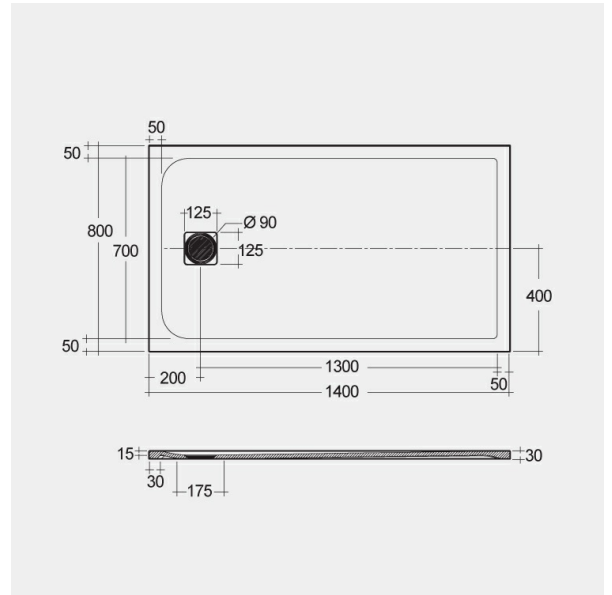

RAK-FEELING - RFST080140S503

Shower Tray

RAK
CERAMICS

Technical specifications

Dimensions: 800 x 1400 mm

Color: Grey

Suites: [RAK-FEELING SHOWERTRAYS](#)

Code	Name
RFST080140S503	RAK - FEELING 80 X 140 CM

Dimensions: All dimensions in mm tolerance $\pm 5\%$ for below 200mm and $\pm 3\%$ for above 200mm.

Note: Due to a continuing development programme to improve design and performance, the manufacturer reserves all rights to vary specifications without prior information.