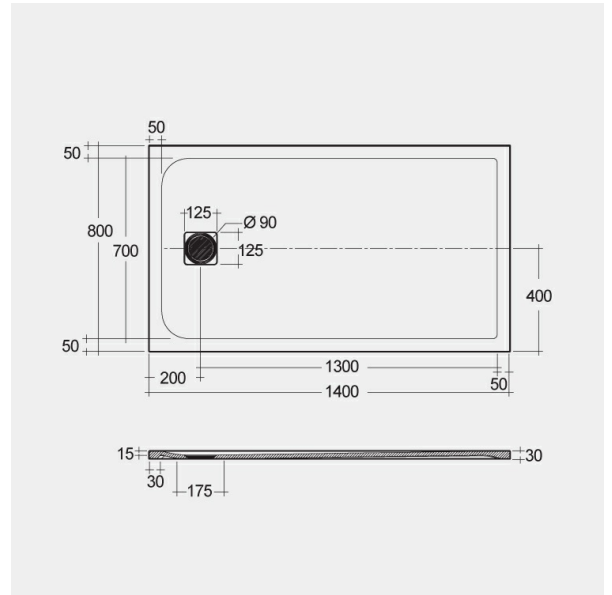

### Technical specifications

Dimensions: 800 x 1400 mm

Color: White

Suites: [RAK-FEELING SHOWERTRAYS](#)

Code	Name
RFST080140S500	RAK-FEELING 80X140CM

Dimensions: All dimensions in mm tolerance  $\pm 5\%$  for below 200mm and  $\pm 3\%$  for above 200mm.