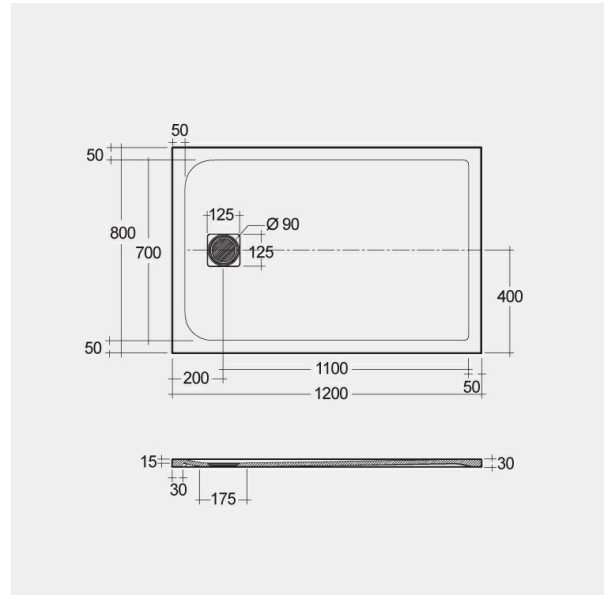

### Technical specifications

Dimensions: 800 x 1200 mm

Color: Grey

Suites: [RAK-FEELING SHOWERTRAYS](#)

Code	Name
RFST080120S503	RAK - FEELING 80 X120 CM

Dimensions: All dimensions in mm tolerance  $\pm 5\%$  for below 200mm and  $\pm 3\%$  for above 200mm.