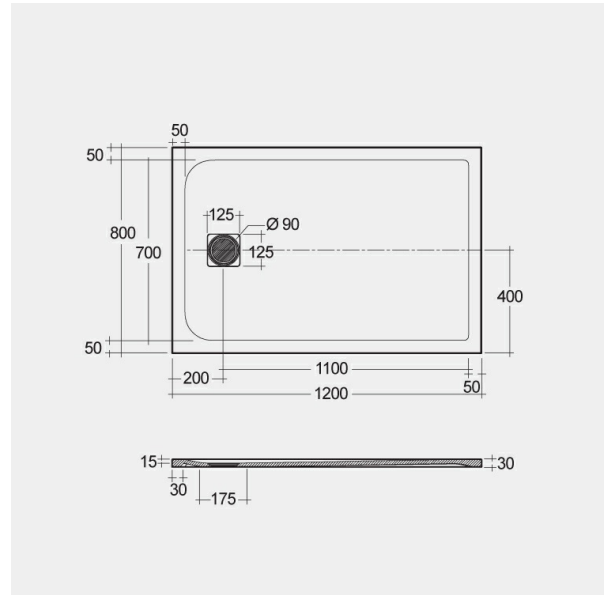

### Technical specifications

Dimensions: 800 x 1200 mm

Color: White

Suites: [RAK-FEELING SHOWERTRAYS](#)

Code	Name
RFST080120S500	RAK-FEELING 80X120 CM

Dimensions: All dimensions in mm tolerance  $\pm 5\%$  for below 200mm and  $\pm 3\%$  for above 200mm.