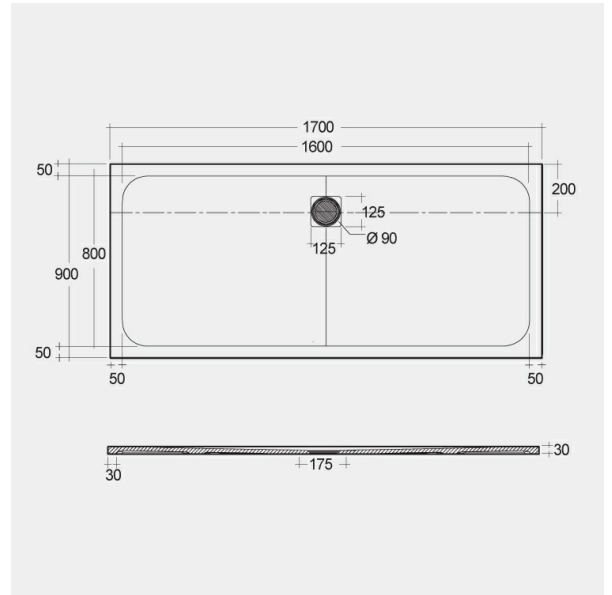

RAK-FEELING - RFBR090170S514

Shower Tray

RAK
CERAMICS

Technical specifications

Dimensions: 900 x 1700 mm

Color: Cappuccino

Suites: [RAK-FEELING SHOWERTRAYS](#)

Code	Name
RFBR090170S514	RAK-FEELING 90X170 CM

Dimensions: All dimensions in mm tolerance $\pm 5\%$ for below 200mm and $\pm 3\%$ for above 200mm.

Note: Due to a continuing development programme to improve design and performance, the manufacturer reserves all rights to vary specifications without prior information.