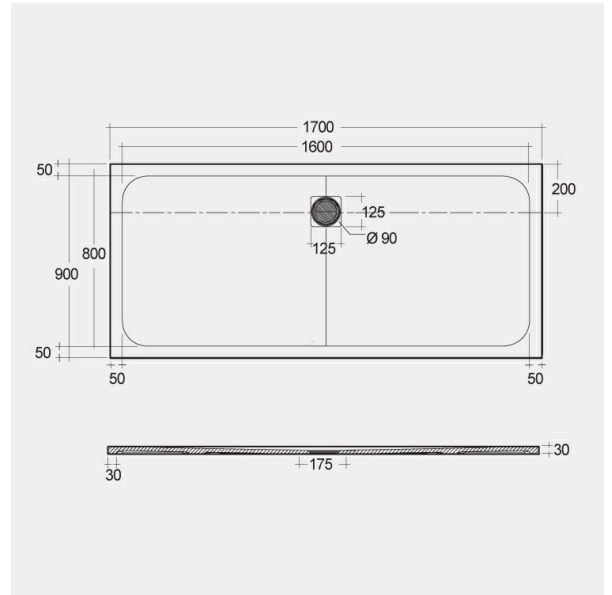

### Technical specifications

Dimensions: 900 x 1700 mm

Color: Greige

Suites: [RAK-FEELING SHOWERTRAYS](#)

Code	Name
RFBR090170S505	RAK-FEELING 90X170 CM

Dimensions: All dimensions in mm tolerance  $\pm 5\%$  for below 200mm and  $\pm 3\%$  for above 200mm.