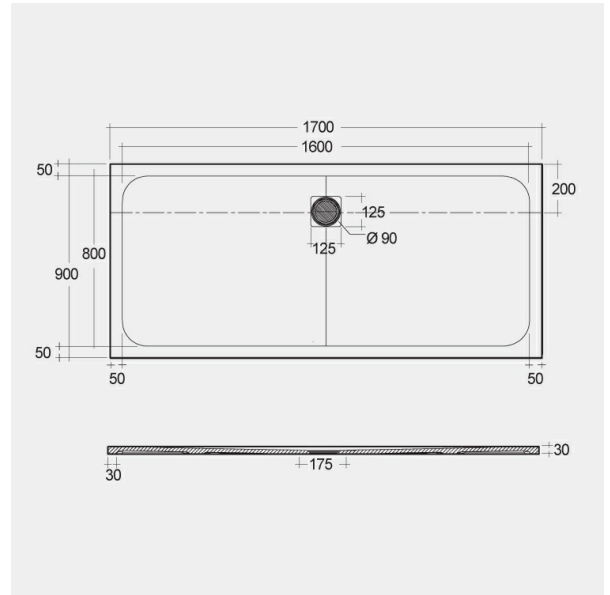

RAK-FEELING - RFBR090170S504

Shower Tray

RAK
CERAMICS

Technical specifications

Dimensions: 900 x 1700 mm

Color: Black

Suites: [RAK-FEELING SHOWERTRAYS](#)

Code	Name
RFBR090170S504	RAK-FEELING 90X170 CM

Dimensions: All dimensions in mm tolerance $\pm 5\%$ for below 200mm and $\pm 3\%$ for above 200mm.

Note: Due to a continuing development programme to improve design and performance, the manufacturer reserves all rights to vary specifications without prior information.