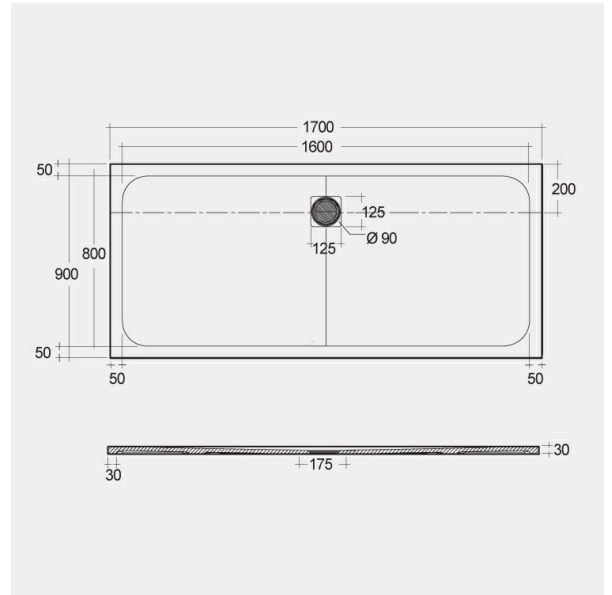

RAK-FEELING - RFBR090170S503

Shower Tray

RAK
CERAMICS

Technical specifications

Dimensions: 900 x 1700 mm

Color: Grey

Suites: [RAK-FEELING SHOWERTRAYS](#)

Code	Name
RFBR090170S500	RAK-FEELING 90X170 CM

Dimensions: All dimensions in mm tolerance $\pm 5\%$ for below 200mm and $\pm 3\%$ for above 200mm.

Note: Due to a continuing development programme to improve design and performance, the manufacturer reserves all rights to vary specifications without prior information.