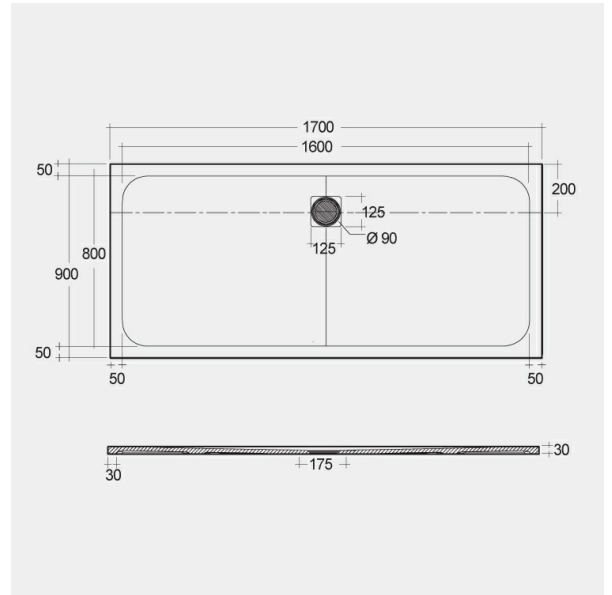

RAK-FEELING - RFBR090170S500

Shower Tray

RAK
CERAMICS

Technical specifications

Dimensions: 900 x 1700 mm

Color: White

Suites: [RAK-FEELING SHOWERTRAYS](#)

Code	Name
RFBR090170S500	RAK-FEELING 90X170 CM

Dimensions: All dimensions in mm tolerance $\pm 5\%$ for below 200mm and $\pm 3\%$ for above 200mm.

Note: Due to a continuing development programme to improve design and performance, the manufacturer reserves all rights to vary specifications without prior information.