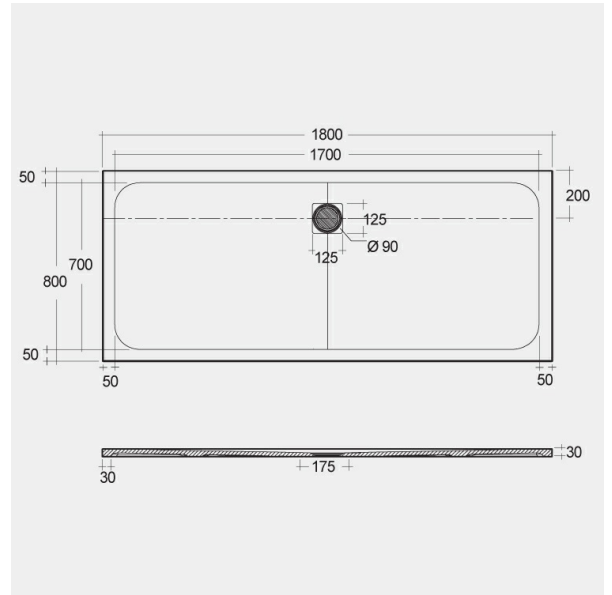

RAK-FEELING - RFBR080180S514

Shower Tray

RAK
CERAMICS

Technical specifications

Dimensions: 800 x 1800 mm

Color: Cappuccino

Suites: [RAK-FEELING SHOWERTRAYS](#)

Code	Name
RFBR080180S514	RAK-FEELING 80X180 CM

Dimensions: All dimensions in mm tolerance $\pm 5\%$ for below 200mm and $\pm 3\%$ for above 200mm.

Note: Due to a continuing development programme to improve design and performance, the manufacturer reserves all rights to vary specifications without prior information.