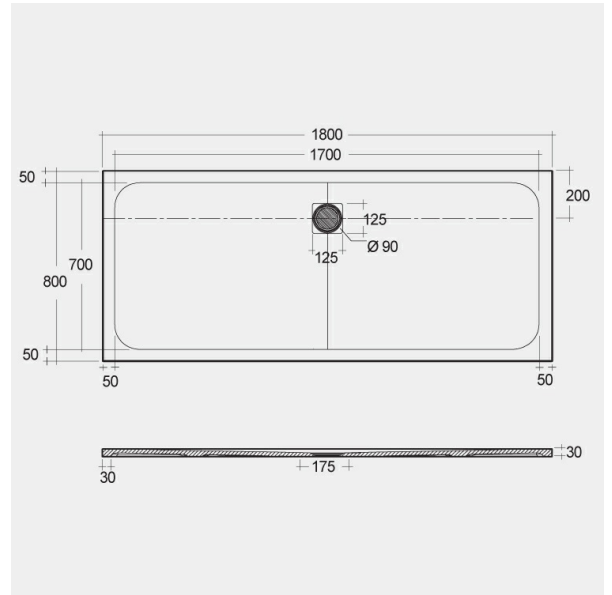

RAK-FEELING - RFBR080180S505

Shower Tray

RAK
CERAMICS

Technical specifications

Dimensions: 800 x 1800 mm

Color: Greige

Suites: [RAK-FEELING SHOWERTRAYS](#)

Code	Name
RFBR080180S505	RAK-FEELING 80X180 CM

Dimensions: All dimensions in mm tolerance $\pm 5\%$ for below 200mm and $\pm 3\%$ for above 200mm.

Note: Due to a continuing development programme to improve design and performance, the manufacturer reserves all rights to vary specifications without prior information.