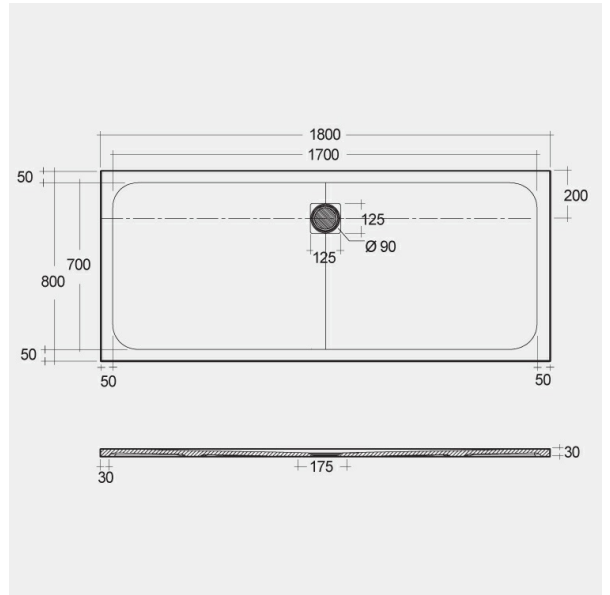

RAK-FEELING - RFBR080180S504

Shower Tray

RAK
CERAMICS

Technical specifications

Dimensions: 800 x 1800 mm

Color: Black

Suites: [RAK-FEELING SHOWERTRAYS](#)

Code	Name
RFBR080180S505	RAK-FEELING 80X180 CM

Dimensions: All dimensions in mm tolerance $\pm 5\%$ for below 200mm and $\pm 3\%$ for above 200mm.

Note: Due to a continuing development programme to improve design and performance, the manufacturer reserves all rights to vary specifications without prior information.