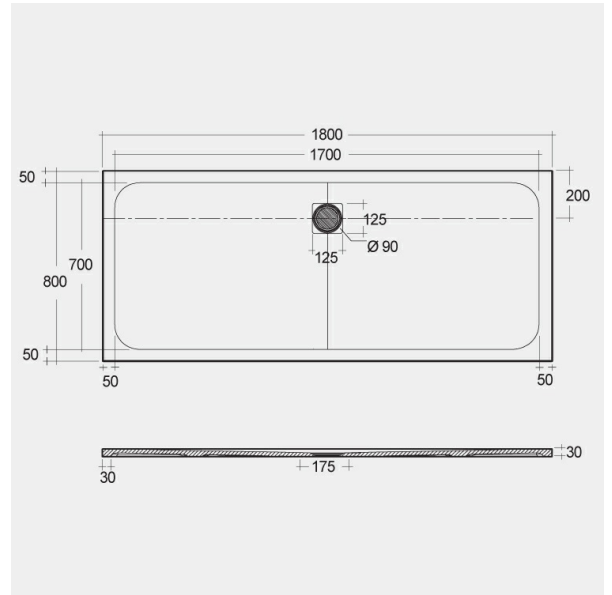

RAK-FEELING - RFBR080180S503

Shower Tray

RAK
CERAMICS

Technical specifications

Dimensions: 800 x 1800 mm

Color: Grey

Suites: [RAK-FEELING SHOWERTRAYS](#)

Code	Name
RFBR080180S504	RAK-FEELING 80X180 CM

Dimensions: All dimensions in mm tolerance $\pm 5\%$ for below 200mm and $\pm 3\%$ for above 200mm.

Note: Due to a continuing development programme to improve design and performance, the manufacturer reserves all rights to vary specifications without prior information.