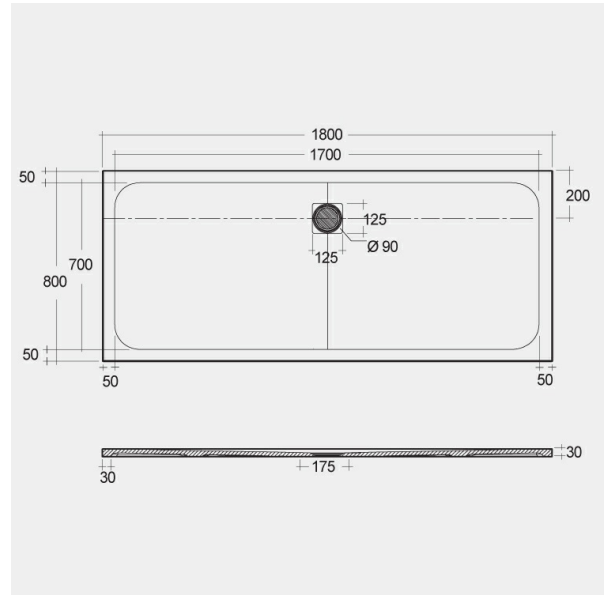

RAK-FEELING - RFBR080180S500

Shower Tray

RAK
CERAMICS

Technical specifications

Dimensions: 800 x 1800 mm

Color: White

Suites: [RAK-FEELING SHOWERTRAYS](#)

Code	Name
RFBR080180S500	RAK-FEELING 80X180 CM

Dimensions: All dimensions in mm tolerance $\pm 5\%$ for below 200mm and $\pm 3\%$ for above 200mm.

Note: Due to a continuing development programme to improve design and performance, the manufacturer reserves all rights to vary specifications without prior information.