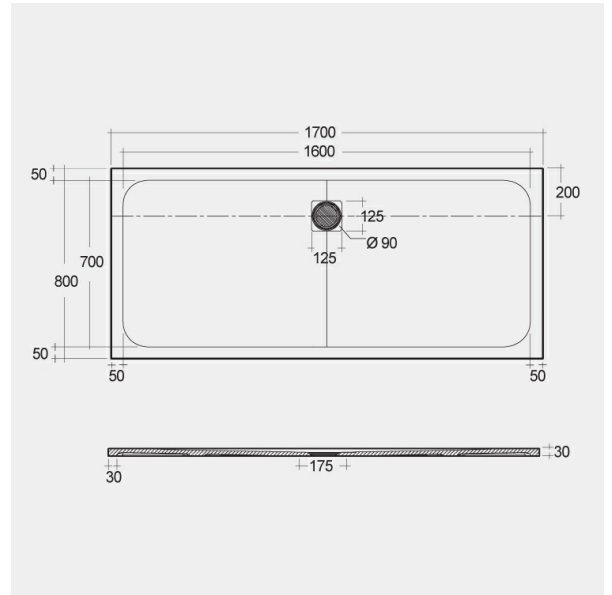

RAK-FEELING - RFBR080170S514

Shower Tray

RAK
CERAMICS

Technical specifications

Dimensions: 800 x 1700 mm

Color: Cappuccino

Code	Name
RFBR080170S514	RAK-FEELING 80X170 CM

Dimensions: All dimensions in mm tolerance $\pm 5\%$ for below 200mm and $\pm 3\%$ for above 200mm.