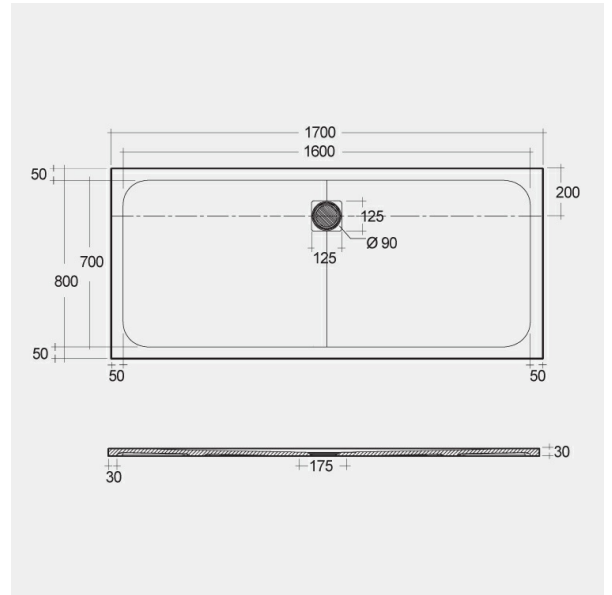

### Technical specifications

Dimensions: 800 x 1700 mm

Color: Greige

Code	Name
RFBR080170S505	RAK-FEELING 80X170 CM

Dimensions: All dimensions in mm tolerance  $\pm 5\%$  for below 200mm and  $\pm 3\%$  for above 200mm.