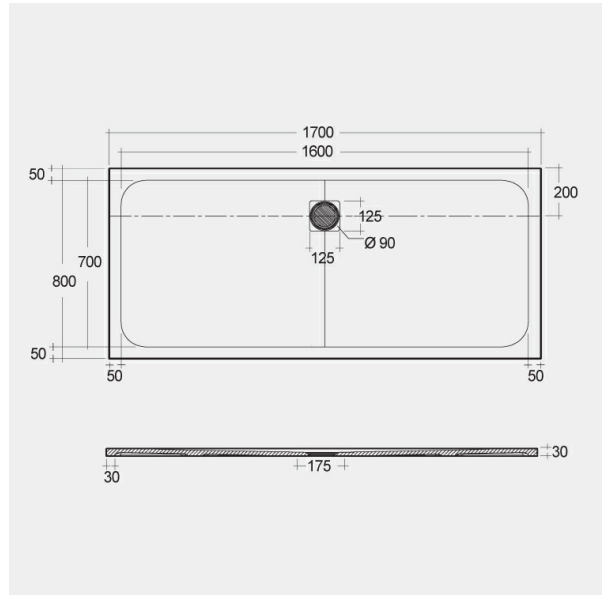

RAK-FEELING - RFBR080170S504

Shower Tray

RAK
CERAMICS

Technical specifications

Dimensions: 800 x 1700 mm

Color: Black

Code	Name
RFBR080170S504	RAK-FEELING 80X170 CM

Dimensions: All dimensions in mm tolerance $\pm 5\%$ for below 200mm and $\pm 3\%$ for above 200mm.