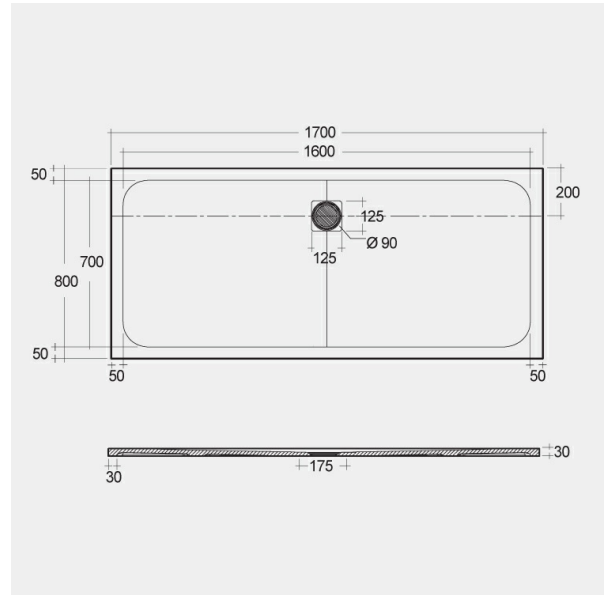

### Technical specifications

Dimensions: 800 x 1700 mm

Color: Grey

Code	Name
RFBR080170S500	RAK-FEELING 80X170 CM

Dimensions: All dimensions in mm tolerance  $\pm 5\%$  for below 200mm and  $\pm 3\%$  for above 200mm.