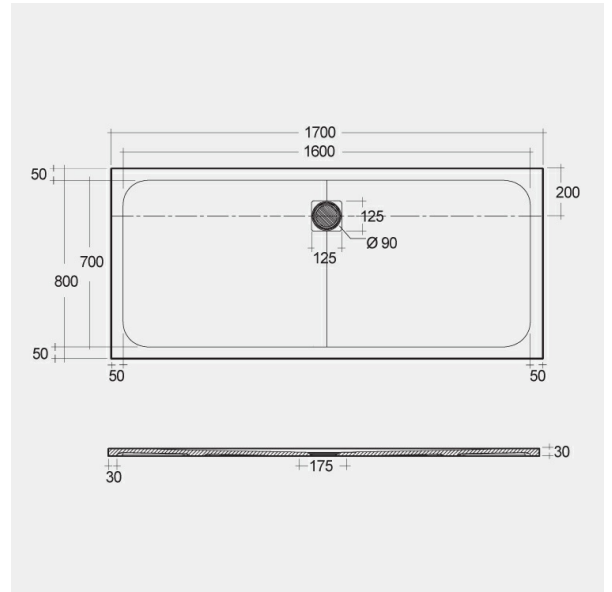

RAK-FEELING - RFBR080170S500

Shower Tray

RAK
CERAMICS

Technical specifications

Dimensions: 800 x 1700 mm

Color: White

Suites: [RAK-FEELING SHOWERTRAYS](#)

Code	Name
RFBR080170S500	RAK-FEELING 80X170 CM

Dimensions: All dimensions in mm tolerance $\pm 5\%$ for below 200mm and $\pm 3\%$ for above 200mm.

Note: Due to a continuing development programme to improve design and performance, the manufacturer reserves all rights to vary specifications without prior information.