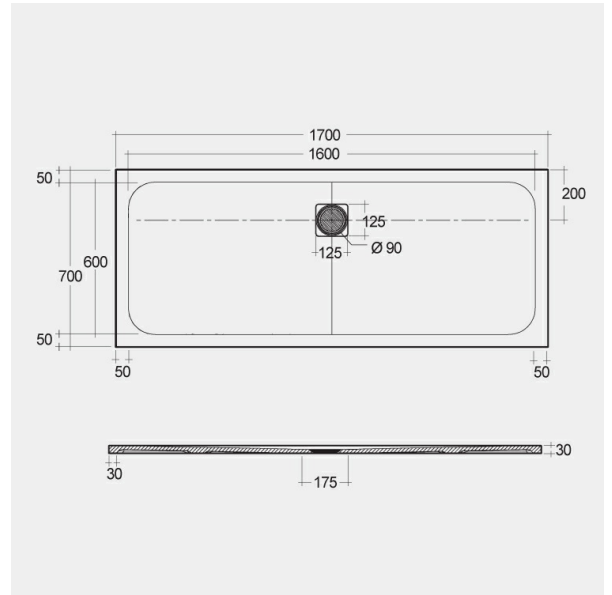

RAK-FEELING - RFBR070170S514

Shower Tray

RAK
CERAMICS

Technical specifications

Dimensions: 700 x 1700 mm

Color: Cappuccino

Suites: [RAK-FEELING SHOWERTRAYS](#)

Code	Name
RFBR070170S514	RAK-FEELING 70X170 CM

Dimensions: All dimensions in mm tolerance $\pm 5\%$ for below 200mm and $\pm 3\%$ for above 200mm.

Note: Due to a continuing development programme to improve design and performance, the manufacturer reserves all rights to vary specifications without prior information.