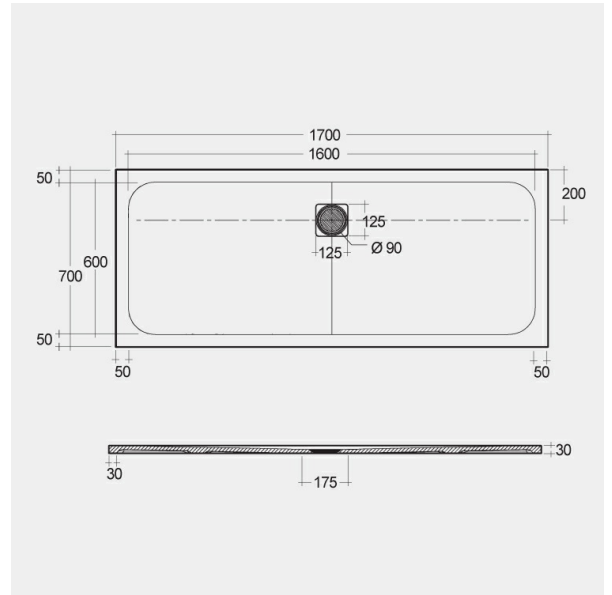

RAK-FEELING - RFBR070170S505

Shower Tray

RAK
CERAMICS

Technical specifications

Dimensions: 700 x 1700 mm

Color: Greige

Suites: [RAK-FEELING SHOWERTRAYS](#)

Code	Name
RFBR070170S505	RAK-FEELING 70X170 CM

Dimensions: All dimensions in mm tolerance $\pm 5\%$ for below 200mm and $\pm 3\%$ for above 200mm.

Note: Due to a continuing development programme to improve design and performance, the manufacturer reserves all rights to vary specifications without prior information.