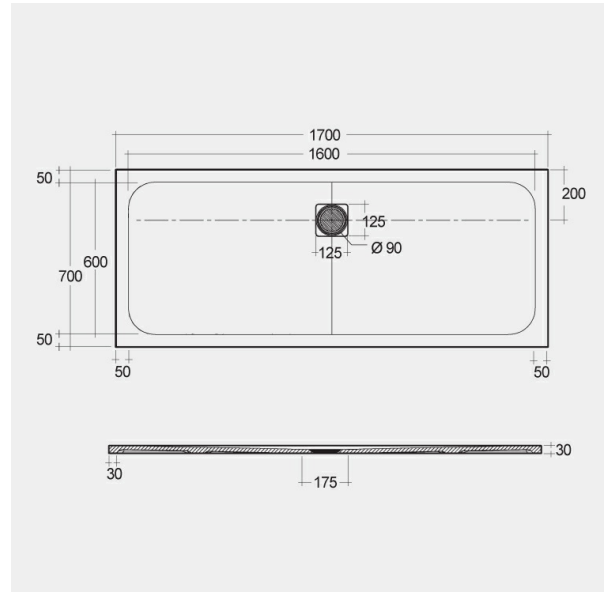

RAK-FEELING - RFBR070170S504

Shower Tray

RAK
CERAMICS

Technical specifications

Dimensions: 700 x 1700 mm

Color: Black

Suites: [RAK-FEELING SHOWERTRAYS](#)

Code	Name
RFBR070170S504	RAK-FEELING 70X170 CM

Dimensions: All dimensions in mm tolerance $\pm 5\%$ for below 200mm and $\pm 3\%$ for above 200mm.

Note: Due to a continuing development programme to improve design and performance, the manufacturer reserves all rights to vary specifications without prior information.