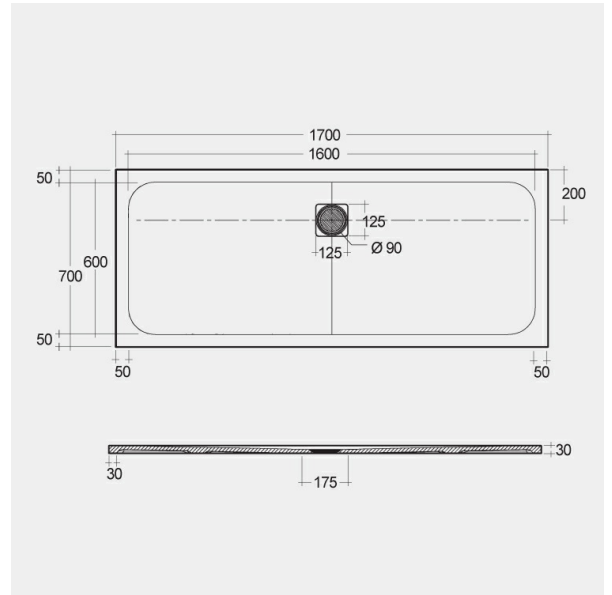

RAK-FEELING - RFBR070170S503

Shower Tray

RAK
CERAMICS

Technical specifications

Dimensions: 700 x 1700 mm

Color: Grey

Suites: [RAK-FEELING SHOWERTRAYS](#)

Code	Name
RFBR070170S503	RAK-FEELING 70X170 CM

Dimensions: All dimensions in mm tolerance $\pm 5\%$ for below 200mm and $\pm 3\%$ for above 200mm.

Note: Due to a continuing development programme to improve design and performance, the manufacturer reserves all rights to vary specifications without prior information.