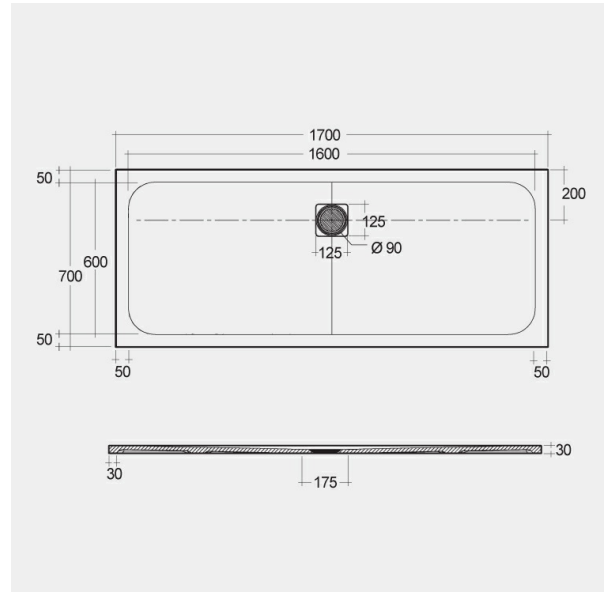

RAK-FEELING - RFBR070170S500

Shower Tray

RAK
CERAMICS

Technical specifications

Dimensions: 700 x 1700 mm

Color: White

Suites: [RAK-FEELING SHOWERTRAYS](#)

Code	Name
RFBR070170S500	RAK-FEELING 70X170 CM

Dimensions: All dimensions in mm tolerance $\pm 5\%$ for below 200mm and $\pm 3\%$ for above 200mm.

Note: Due to a continuing development programme to improve design and performance, the manufacturer reserves all rights to vary specifications without prior information.