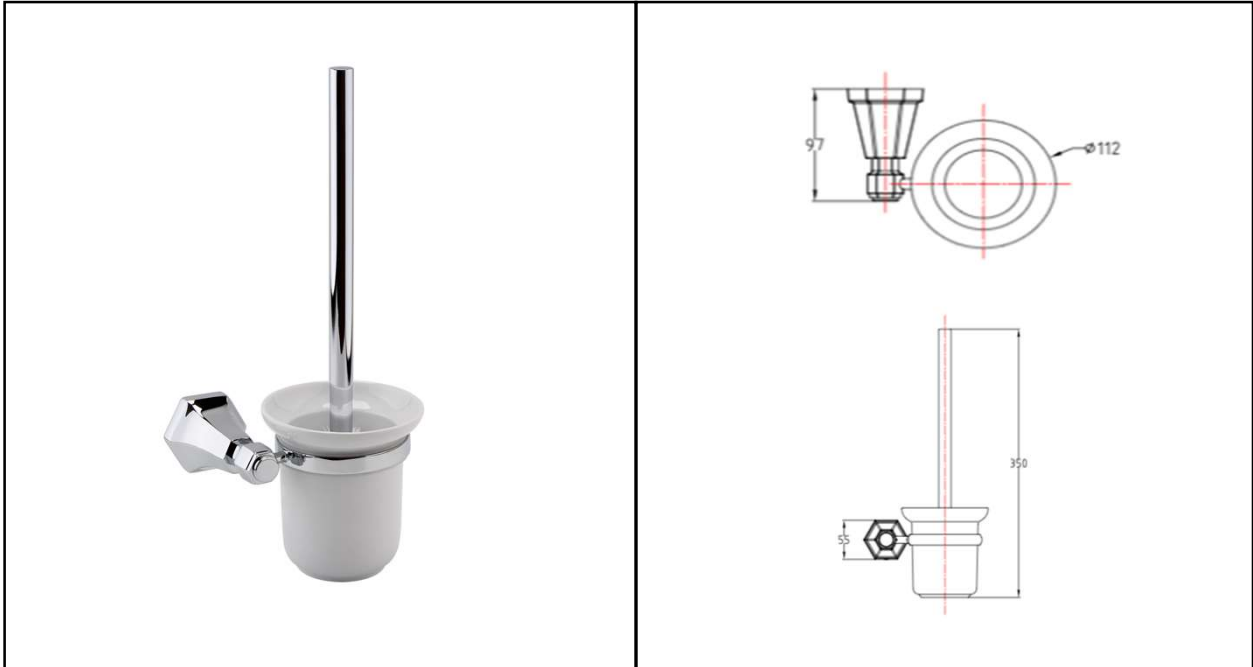

WASHINGTON ACCESSORIES
Toilet Brush Holder

RAK
CERAMICS

Dimensions: 112w x 55d x 350h mm

Colour: CHROME

Code: RAKWTN9908

Warranty: 2 YEARS

Weight: 0.75 KG

Dimensions: All Dimensions in mm tolerance $\pm 5\%$ for below 200mm and $\pm 3\%$ for above 200mm.
Note: Due to a continuing development programme to improve design and performance the manufacturer reserves all rights to vary specifications without prior information.
Please note accessories are for photographic use only.