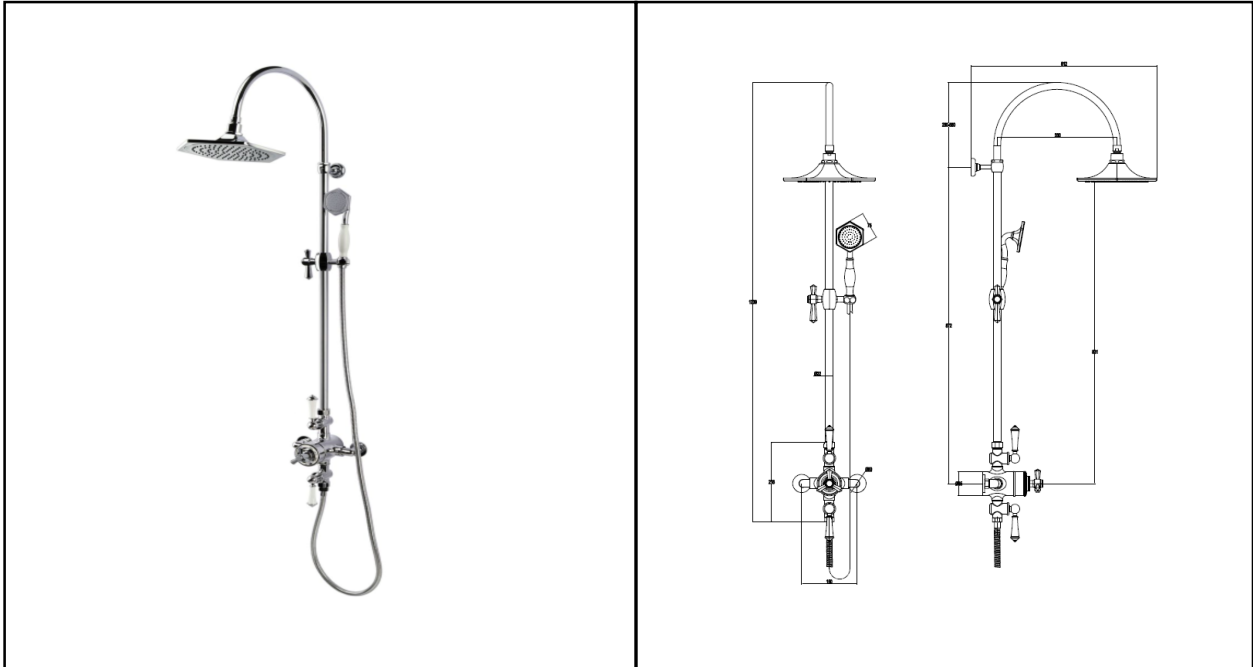

WASHINGTON SHOWERING

Exposed Thermostatic Shower Column | Fixed Head

RAK
CERAMICS

Dimensions: 150w x 512d x 12099hmm

Colour: CHROME

Code: RAKWTN6001

Pressures: 0.5 BAR – 6.0 BAR

Warranty: 15 YEARS

Weight: 8.50 KG

Dimensions: All Dimensions in mm tolerance $\pm 5\%$ for below 200mm and $\pm 3\%$ for above 200mm.
Note: Due to a continuing development programme to improve design and performance the manufacturer reserves all rights to vary specifications without prior information.
Please note accessories are for photographic use only.