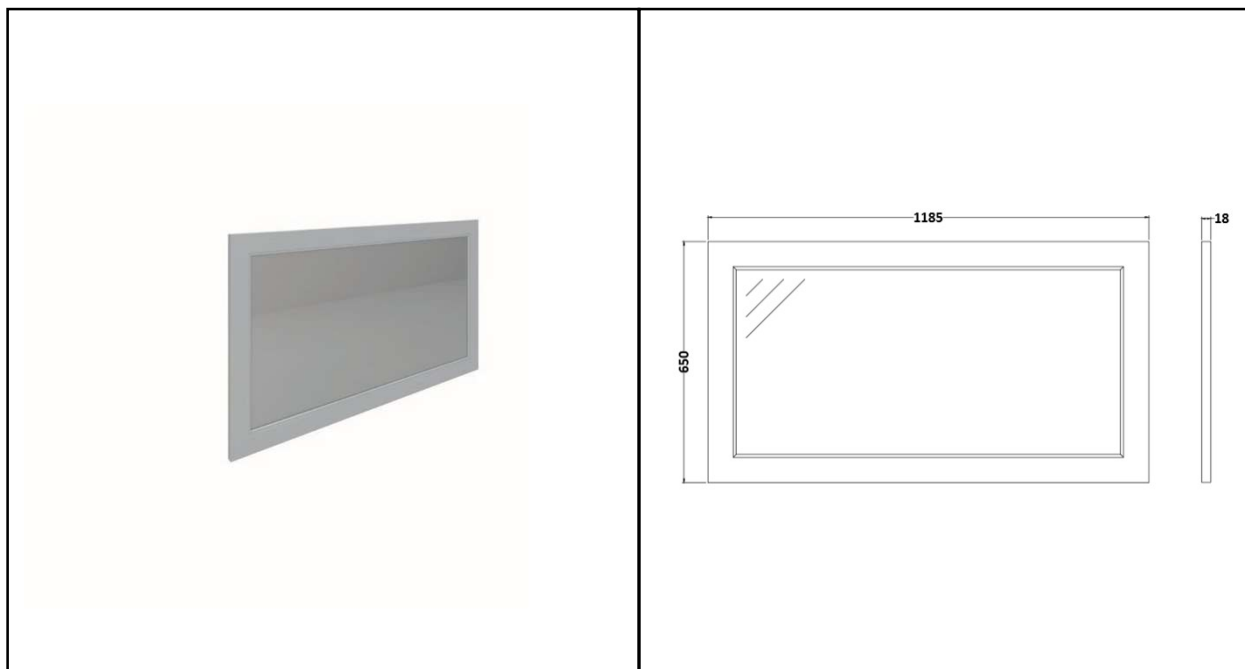

### 1200 Flat Mirror

**RAK**  
CERAMICS

---

**Dimensions:** 1185w x 18d x 650h mm

---

**Colour:** GLASS / GREY /  
GREIGE / WHITE /  
BLACK / CAPPUCCINO

---

**Code:** RAKWMR120XXX

---

**Warranty:** 2 YEARS

---

**Weight:** 10.00 KG

---

Dimensions: All Dimensions in mm tolerance  $\pm 5\%$  for below 200mm and  $\pm 3\%$  for above 200mm.  
Note: Due to a continuing development programme to improve design and performance the manufacturer reserves all rights to vary specifications without prior information.  
Please note accessories are for photographic use only.