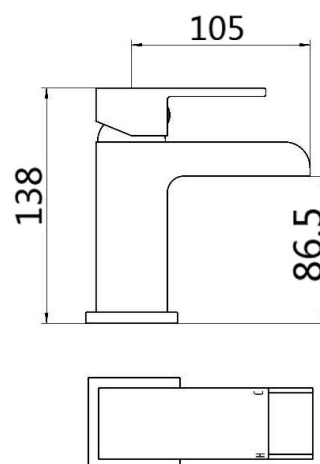

### Technical specifications

Dimensions: None

Weight: 1.50 Kg

Color: Chrome

Chrome thickness: 0.30

Cartridge: Yes

Tail: NA

Pressure: 3.00

| Code       | Name                                      |
|------------|---|
| RAKWFF3001 | Basin Art Waterfall Mono basin mixer flat |

Dimensions: All dimensions in mm tolerance  $\pm 5\%$  for below 200mm and  $\pm 3\%$  for above 200mm.