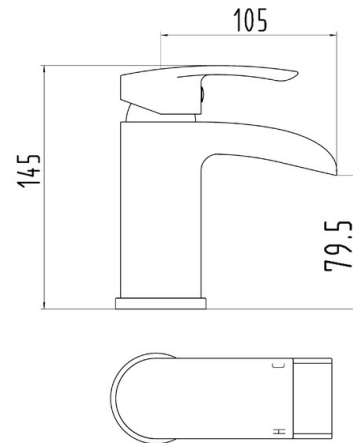

# Basin Art Waterfall Mono basin mixer Curve

### Technical specifications

Dimensions:	None
Weight:	1.50 Kg
Color:	Chrome
Chrome thickness:	0.30
Cartridge:	Yes
Tail:	NA
Pressure:	3.00

Code	Name
RAKWFC3001	Basin Art Waterfall Mono basin mixer Curve

Dimensions: All dimensions in mm tolerance  $\pm 5\%$  for below 200mm and  $\pm 3\%$  for above 200mm.