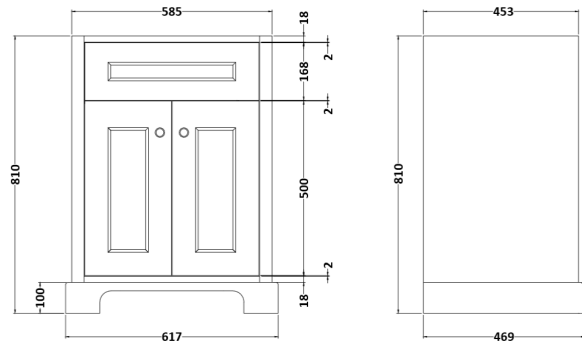

**RAK WASHINGTON FURNITURE**  
600 Basin Unit

**RAK**  
CERAMICS

---

**Dimensions:** 617w x 469d x 810h mm

---

**Colour:** GREY / GREIGE / WHITE / BLACK / CAPPUCCINO

---

**Code:** RAKBU600XXX

---

**Warranty:** 2 YEARS

---

**Weight:** 27.00 KG

---

Dimensions: All Dimensions in mm tolerance  $\pm 5\%$  for below 200mm and  $\pm 3\%$  for above 200mm.

Note: Due to a continuing development programme to improve design and performance the manufacturer reserves all rights to vary specifications without prior information.