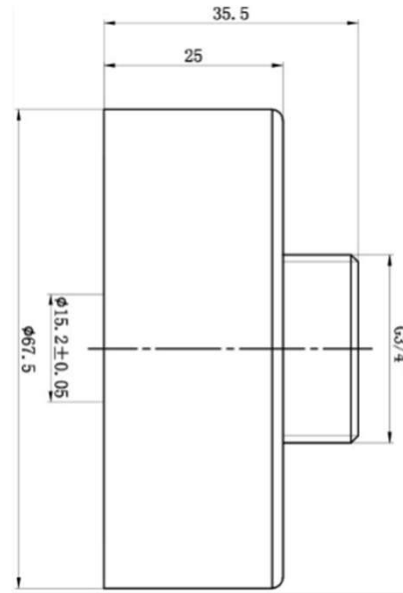

## RAK SHOWERING

### Round | Exposed Shower Bar Mixer | Easy Fitting Kit (Pair)

**RAK**  
CERAMICS

**Dimensions:** 67.5w x 25d x 36.5h mm

**Colour:** CHROME

**Code:** RAKSHW5003

**Warranty:** 15 YEARS

**Weight:** 0.29 KG

Dimensions: All Dimensions in mm tolerance  $\pm 5\%$  for below 200mm and  $\pm 3\%$  for above 200mm.  
Note: Due to a continuing development programme to improve design and performance the manufacturer reserves all rights to vary specifications without prior information.  
Please note accessories are for photographic use only.