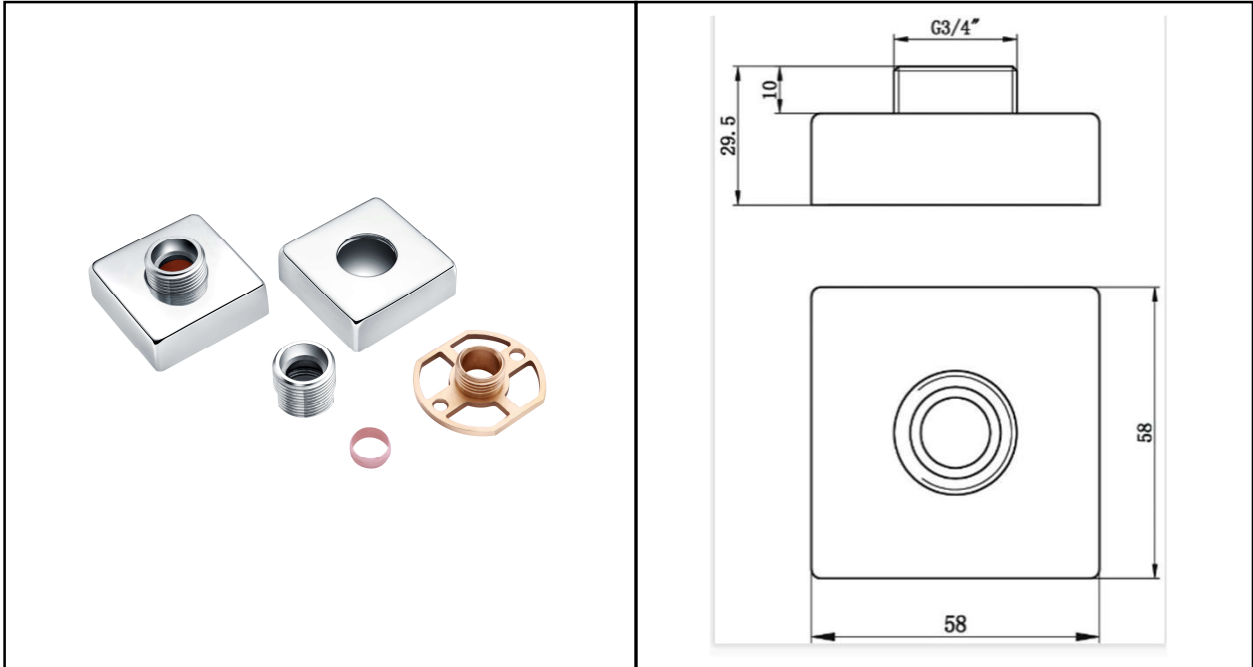

### Square | Exposed Shower Bar Mixer | Easy Fitting Kit (Pair)

**RAK**  
CERAMICS

**Dimensions:** 58w x 58d x 29.5h mm

**Colour:** CHROME

**Code:** RAKSHW5002

**Warranty:** 15 YEARS

**Weight:** 0.28 KG

Dimensions: All Dimensions in mm tolerance  $\pm 5\%$  for below 200mm and  $\pm 3\%$  for above 200mm.  
Note: Due to a continuing development programme to improve design and performance the manufacturer reserves all rights to vary specifications without prior information.  
Please note accessories are for photographic use only.